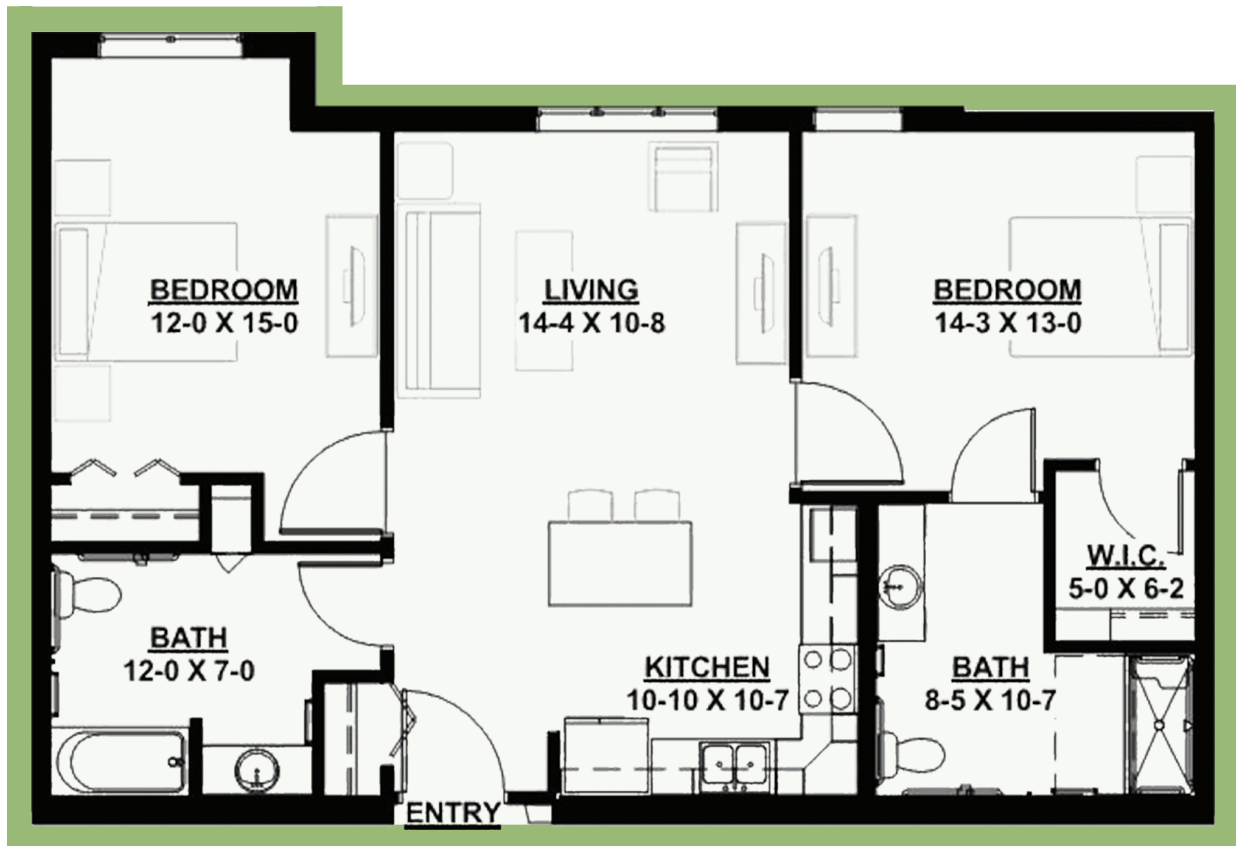

Assisted Living

TWO-BEDROOM: 1,087 SQ. FT.

V2

trinity springs