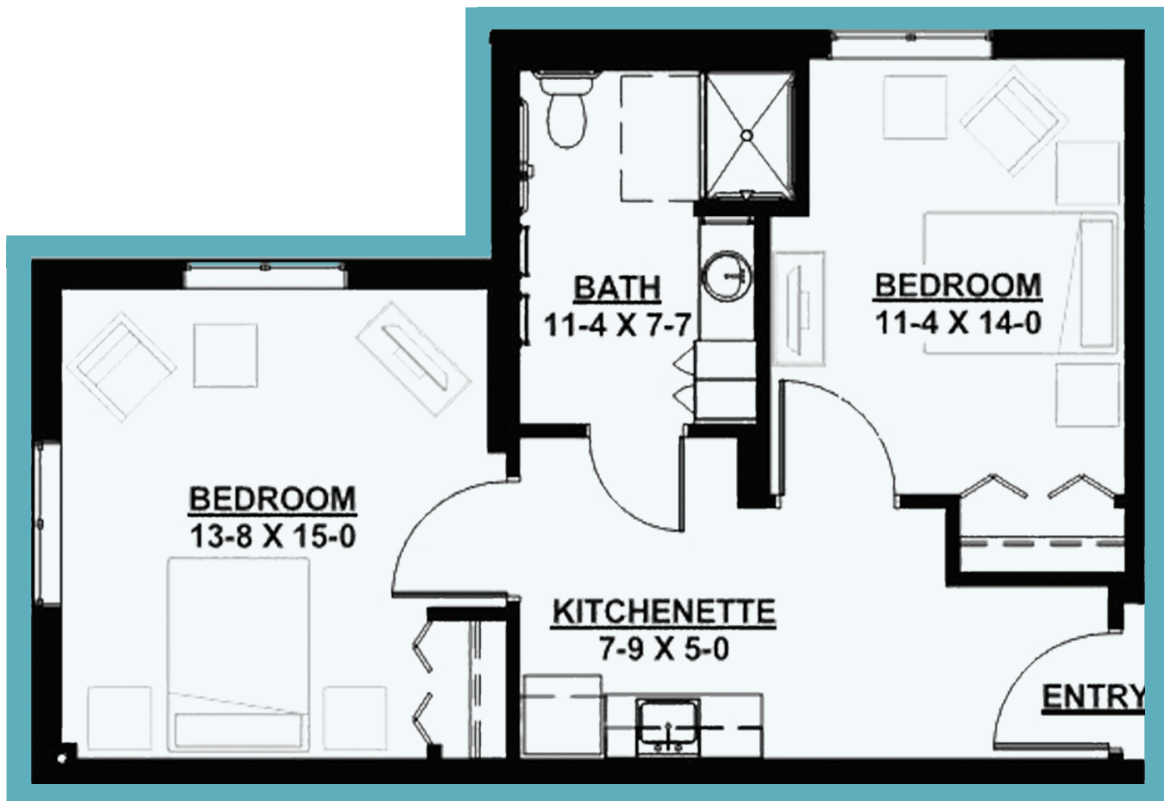

Memory Care

TWO-BEDROOM: 729 SQ. FT.

trinity springs