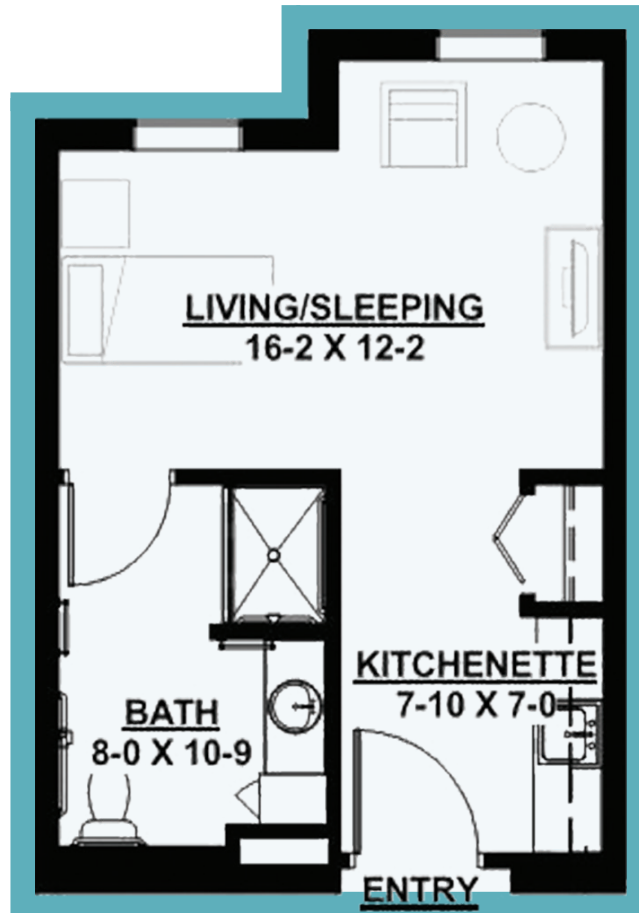

Memory Care

STUDIO: 400 SQ. FT.

S4

trinity springs