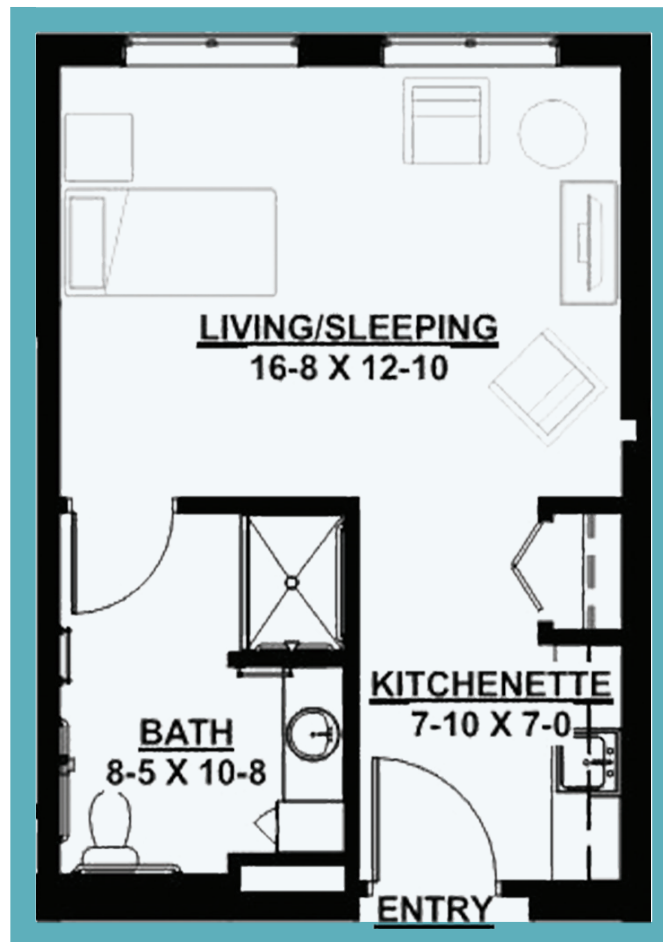

Memory Care

STUDIO: 457 SQ. FT.

S3

trinity springs