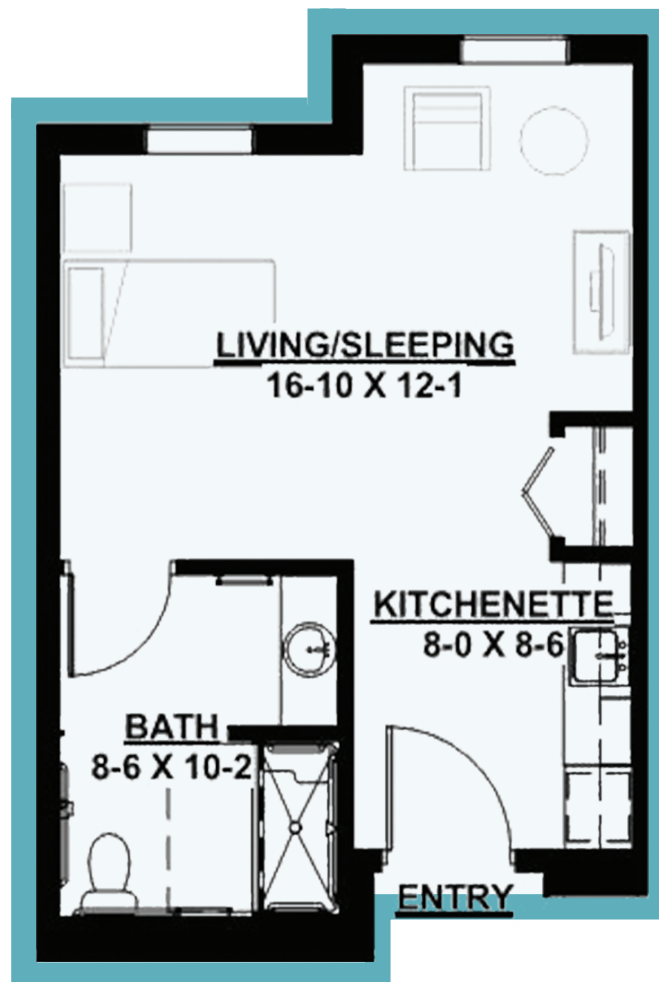

# Memory Care

STUDIO – ACC: 433 SQ. FT.

S2

trinity springs