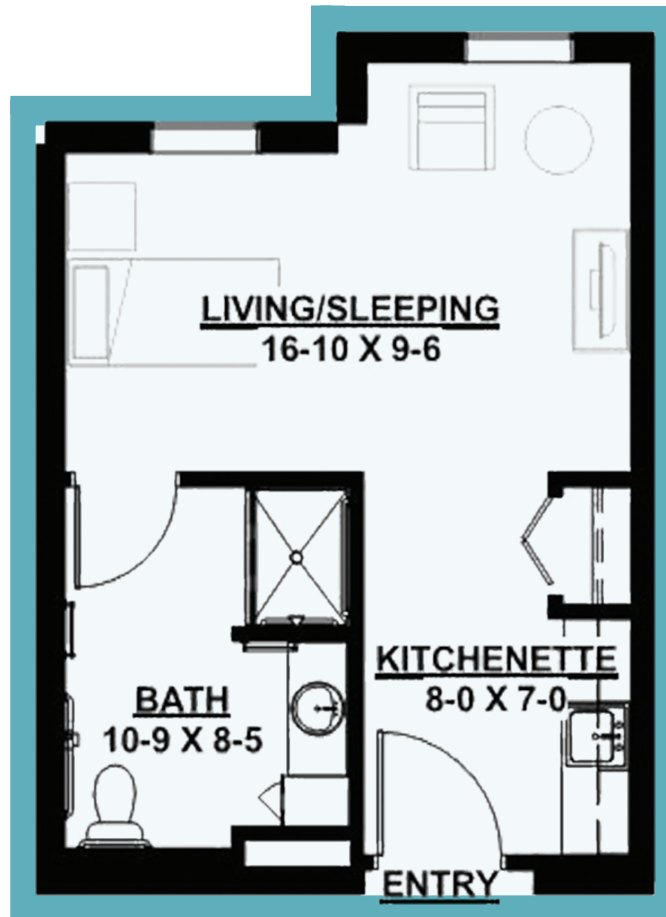

Memory Care

STUDIO: 415 SQ. FT.

trinity springs