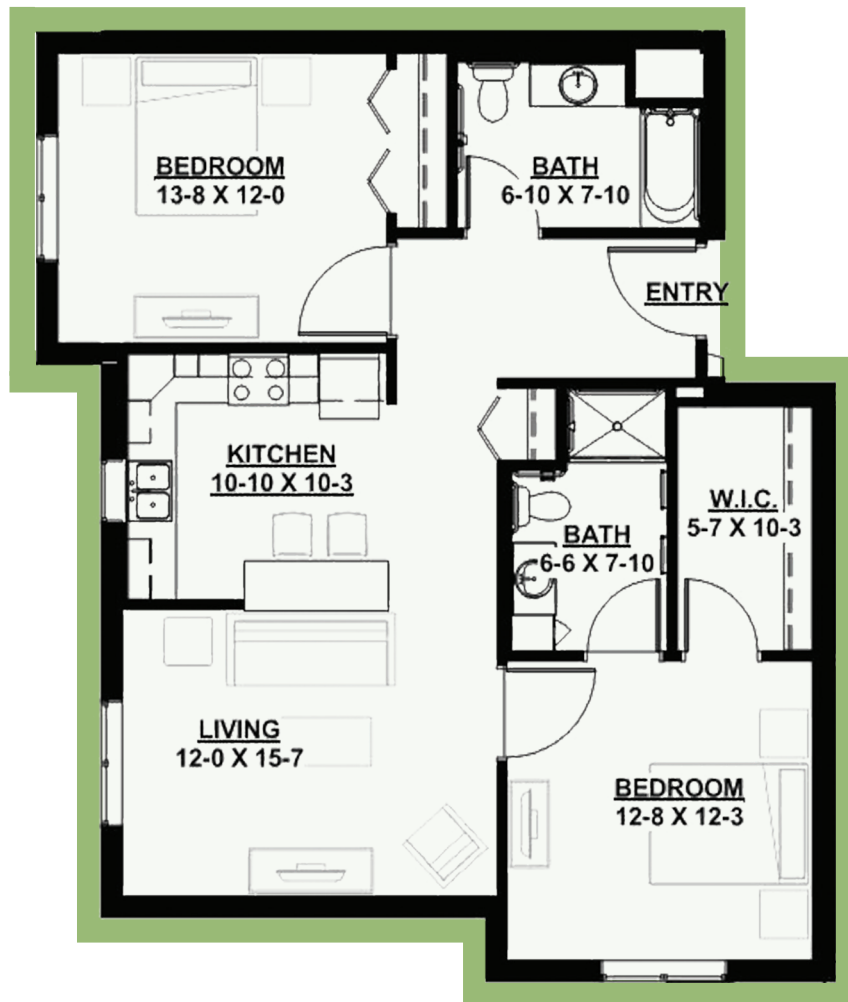

Assisted Living

TWO-BEDROOM: 1,095 SQ. FT.

trinity springs