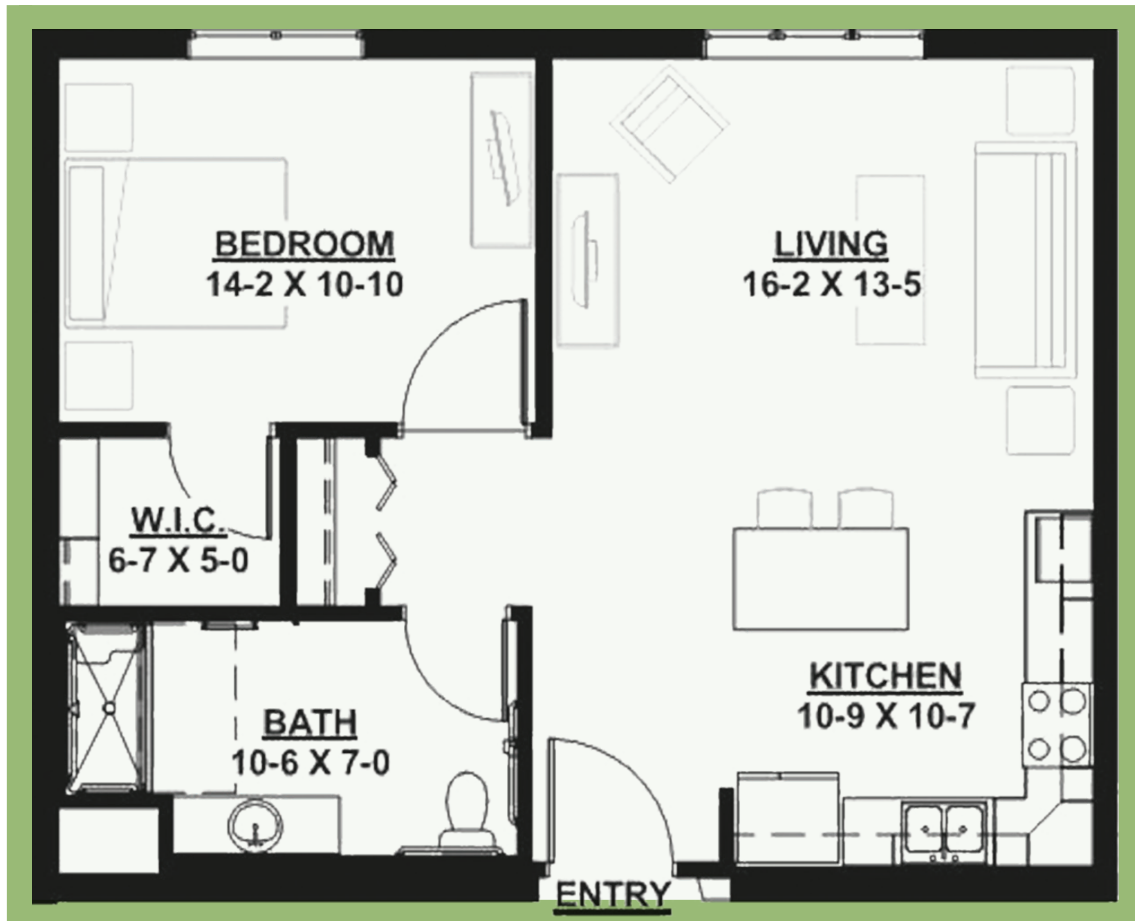

Assisted Living

ONE-BEDROOM – ACC: 801 SQ. FT.

L2

trinity springs