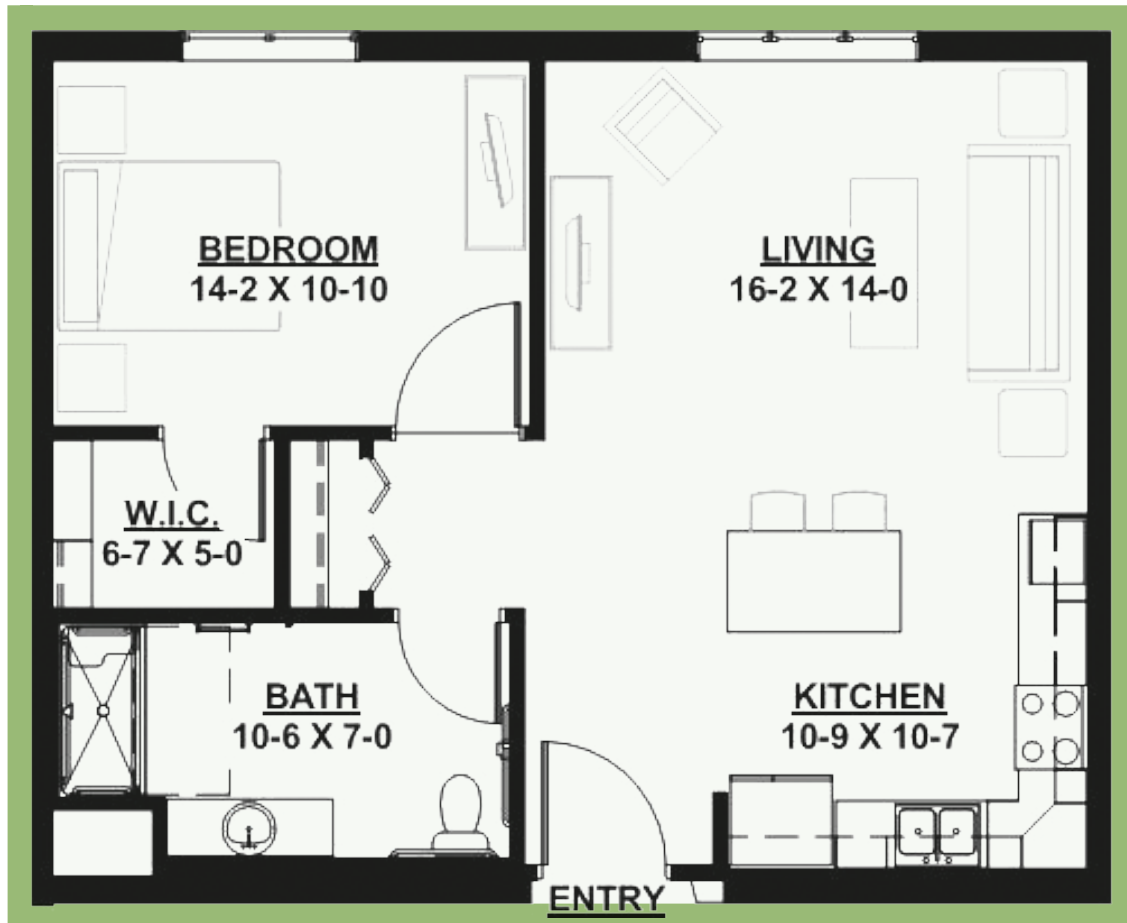

Assisted Living

ONE-BEDROOM: 836 SQ. FT.

trinity springs