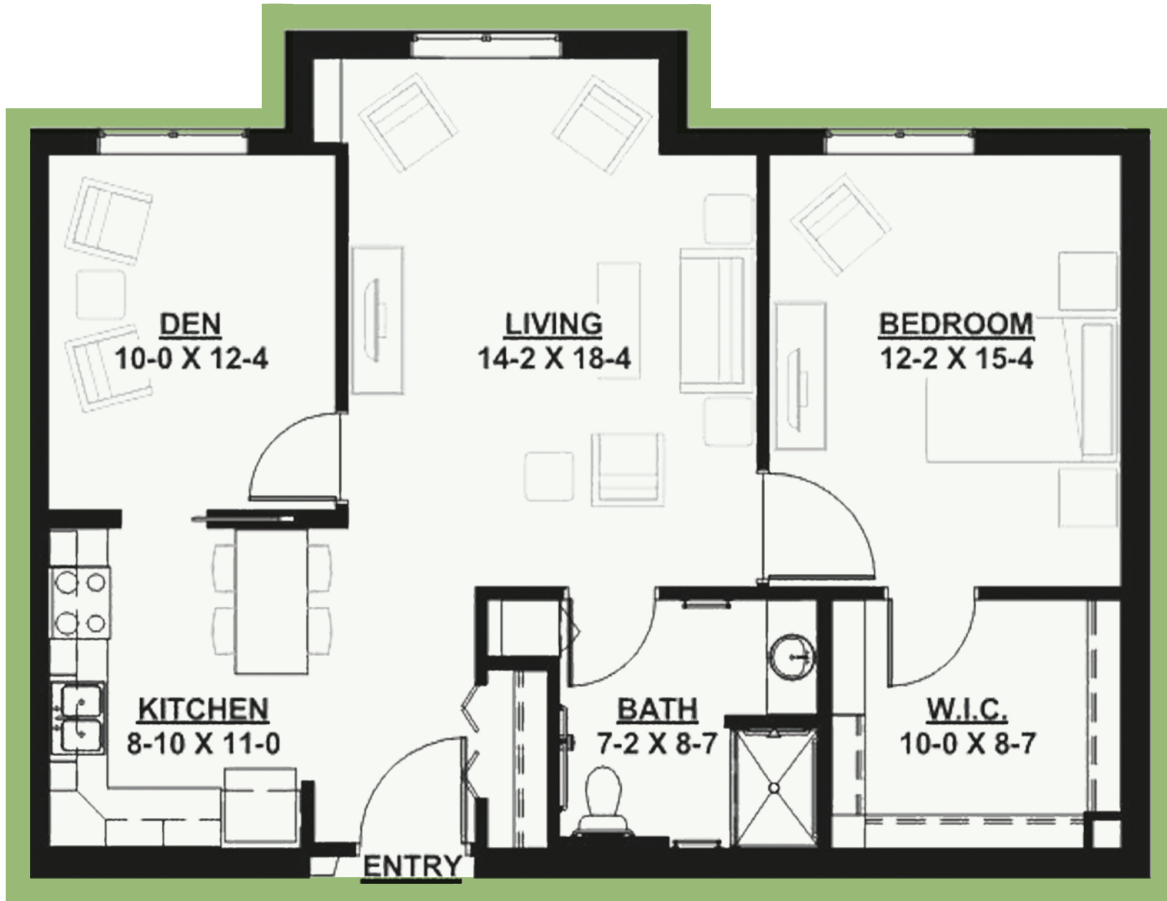

Assisted Living

ONE-BEDROOM W/ DEN: 1,008 SQ. FT.

trinity springs