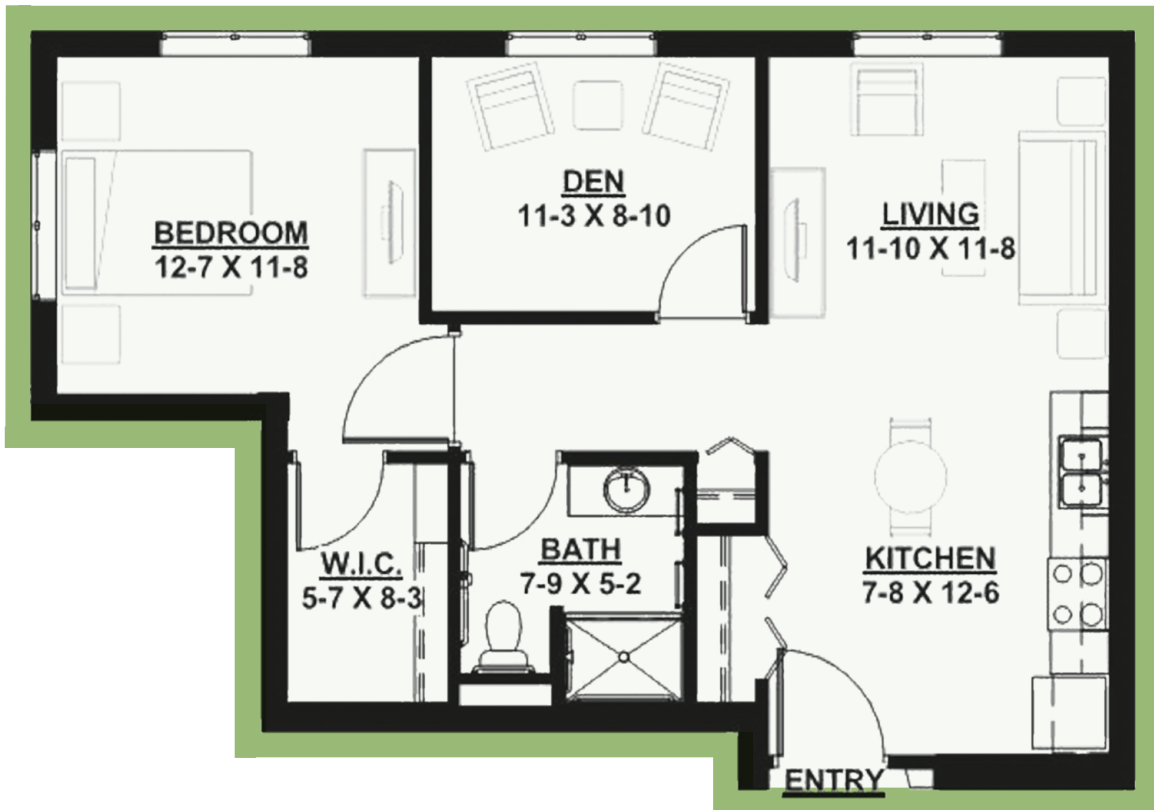

Assisted Living

ONE-BEDROOM W/ DEN: 850 SQ. FT.

trinity springs