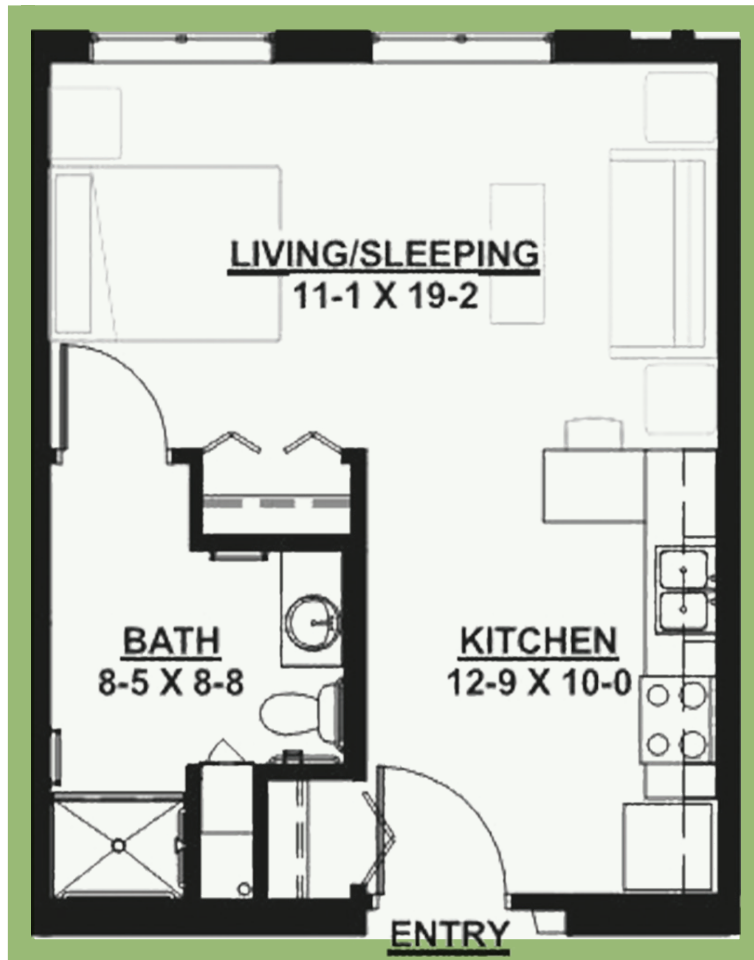

Assisted Living

STUDIO: 502 SQ. FT.

H7

trinity springs