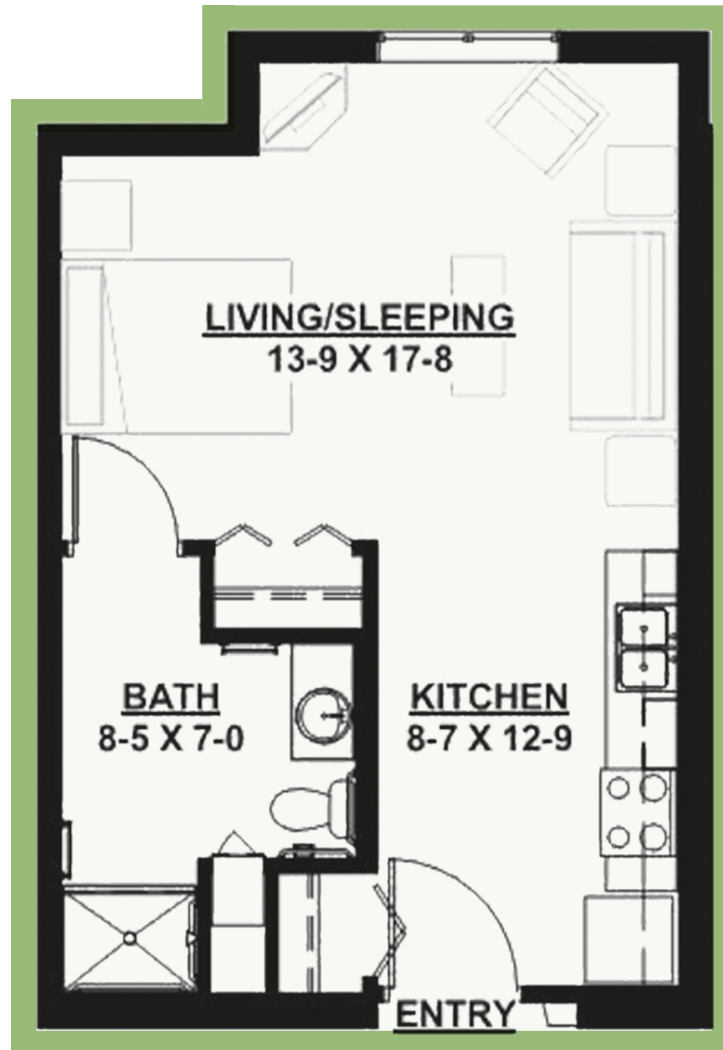

# Assisted Living

STUDIO: 505 SQ. FT.

H5

trinity springs