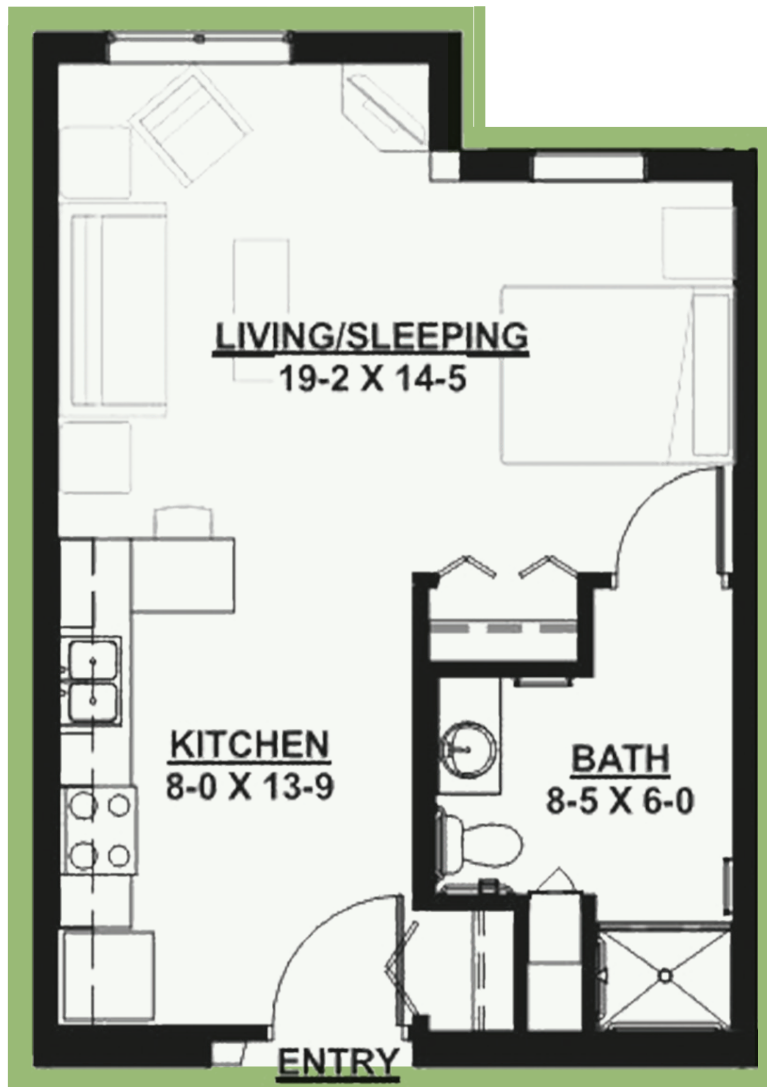

# Assisted Living

STUDIO: 541 SQ. FT.

H3

trinity springs