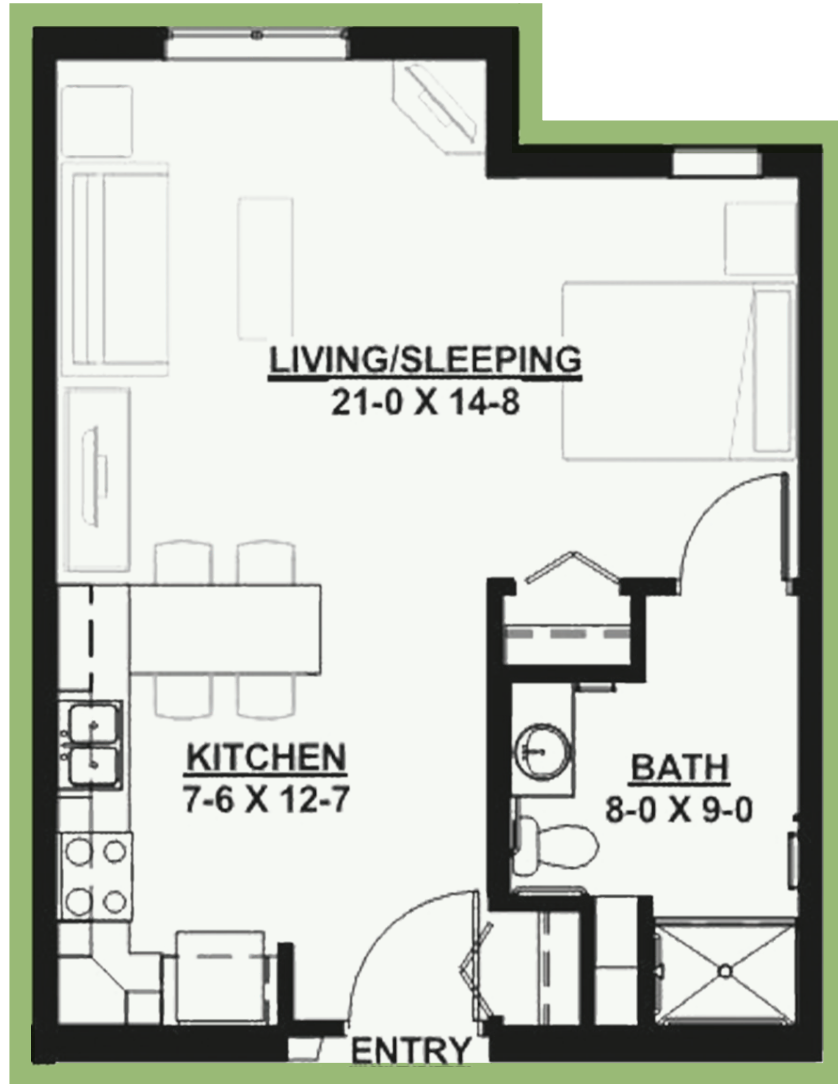

Assisted Living

STUDIO: 594 SQ. FT.

trinity springs